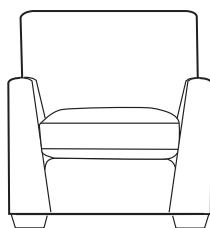

Chair From £475

H960 W840 D940mm