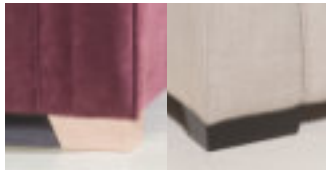

Large Sofabed Fabric 7239 Small Scatter Cushions Fabric 7002 Feet Light Mattress Regal.

Regal mattress Supplied as standard

Single sided 'no turn' open coil spring interior mattress, including an additional top layer of foam fillings for improved levels of comfort. Hand made in the UK, tufted and covered in a woven damask ticking.

Small Sofabed 1800 x 1120 x 100mm

Large Sofabed 1800 x 1320 x 100mm

Pocket Mattress Upgrade +£150

For the ultimate in comfort our deluxe, double sided pocket spring mattress has quilted side edges, superior fillings, hand tufted felt washers and luxury ticking. Fully reversible.

Small Sofabed 1800 x 1150 x 100mm

Large Sofabed 1800 x 1350 x 100mm

Foot Options

Sofas, Cuddler, Chair & Ottoman

Light

Dark

Leg Options

Accent Chair Only