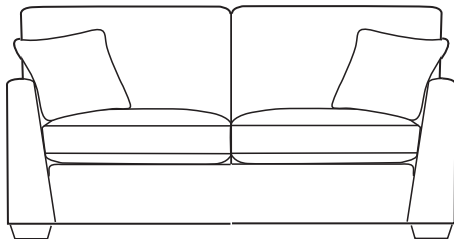

Small Sofabed 1800 x 1120 x 100mm

Large Sofabed 1800 x 1320 x 100mm

Pocket Mattress Upgrade +£150

For the ultimate in comfort our deluxe, double sided pocket spring mattress has quilted side edges, superior fillings, hand tufted felt washers and luxury ticking. Fully reversible.

Small Sofabed 1800 x 1150 x 100mm

Large Sofabed 1800 x 1350 x 100mm

Foot Options

Sofas, Cuddler, Chair & Ottoman

Light

Dark

Leg Options

Accent Chair Only

Light

Dark

Arm Caps +£95 per pair

Available as an optional extra. Protect your furniture from wear.

Left To Right Storage Stool Fabric 7127 | Ottoman Fabric 7073 Feet light | Footstool Fabric 7740. Storage and Footstool supplied on gliders

Large Sofa From £775

H960 W1860 D940mm

Small Sofa From £695

H960 W1660 D940mm

Small Sofabed From £895

Large Sofabed From £995

Depth open 2280mm

Cuddler From £625