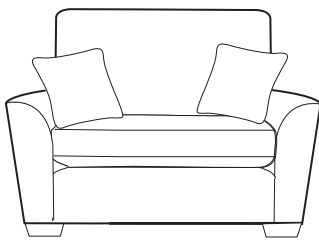

**Small Sofa** 1800 x 1120 x 100mm  
**Large Sofa** 1800 x 1320 x 100mm

**Pocket Mattress** Upgrade +£150

For the ultimate in comfort our deluxe, double sided pocket spring mattress has quilted side edges, superior fillings, hand tufted felt washers and luxury ticking. Fully reversible.

Available as an optional extra. Protect your furniture from wear.

Left To Right Storage Stool Fabric 7127 | Ottoman Fabric 7073 Feet light | Footstool Fabric 7740. Storage and Footstool supplied on glides

**Large Sofa From £775**  
H990 W2020 D940mm

**Small Sofa From £695**  
H990 W1820 D940mm

**Small Sofabed From £895**  
**Large Sofabed From £995**  
Depth open 2280mm

**Cuddler From £625**  
H990 W1380 D940mm