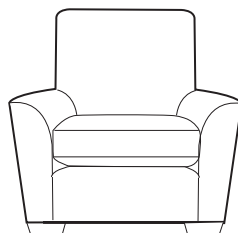

**Small Sofa** 1800 x 1120 x 100mm  
**Large Sofa** 1800 x 1320 x 100mm

**Pocket Mattress** Upgrade +£150

For the ultimate in comfort our deluxe, double sided pocket spring mattress has quilted side edges, superior fillings, hand tufted felt washers and luxury ticking. Fully reversible.

Available as an optional extra. Protect your furniture from wear.

Left To Right Storage Stool Fabric 7127 | Ottoman Fabric 7073 Feet light | Footstool Fabric 7740. Storage and Footstool supplied on glides

**Large Sofa From £775**  
H990 W2020 D940mm

**Small Sofa From £695**  
H990 W1820 D940mm

**Small Sofabed From £895**  
**Large Sofabed From £995**  
Depth open 2280mm

**Cuddler From £625**  
H990 W1380 D940mm

**Chair From £475**  
H990 W990 D940mm

**Swivel Chair From £575**  
H920 W790 D860mm

**Accent Chair From £455**  
H910 W790 D940mm

**Ottoman From £475**  
H420 W990 D580mm

**Storage Stool From £275**  
H410 W640 D580mm