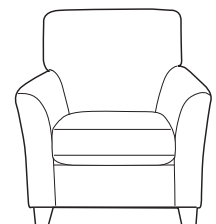

**Small Sofa** 1800 x 1120 x 100mm  
**Large Sofa** 1800 x 1320 x 100mm

**Pocket Mattress** Upgrade +£150

For the ultimate in comfort our deluxe, double sided pocket spring mattress has quilted side edges, superior fillings, hand tufted felt washers and luxury ticking. Fully reversible.

Available as an optional extra. Protect your furniture from wear.

Left To Right Storage Stool Fabric 7127 | Ottoman Fabric 7073 Feet light | Footstool Fabric 7740. Storage and Footstool supplied on glides

**Large Sofa From £775**  
H990 W2020 D940mm

**Small Sofa From £695**  
H990 W1820 D940mm

**Small Sofabed From £895**  
**Large Sofabed From £995**  
Depth open 2280mm

**Cuddler From £625**  
H990 W1380 D940mm

**Chair From £475**  
H990 W990 D940mm

**Swivel Chair From £575**  
H920 W790 D860mm

**Accent Chair From £455**  
H910 W790 D940mm

**Ottoman From £475**  
H420 W990 D580mm

**Storage Stool From £275**  
H410 W640 D580mm