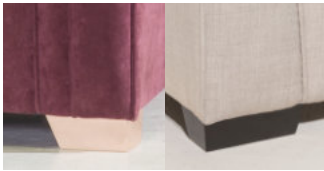

Foot Options

Sofas, Cuddler, Chair & Ottoman

Light Dark