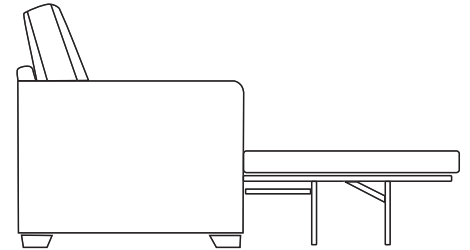

Small Sofabed From £895
Large Sofabed From £995
Depth open 2280mm