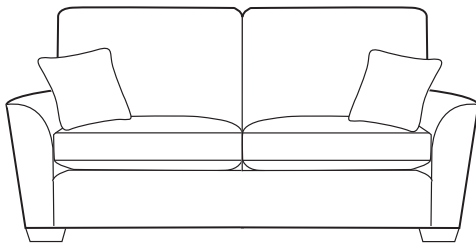

Large Sofa From £775
H990 W2020 D940mm