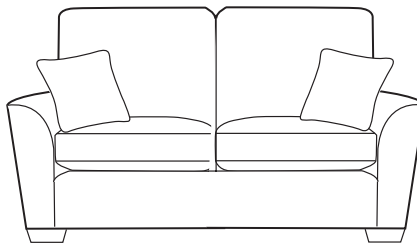

Small Sofa From £695
H990 W1820 D940mm