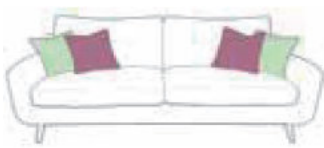

hello@sopha.uk  
Tel: 01278 55 77 55

Headrest From £100 Arm Caps From £100 A Pair

Leg Options

Natural Limed Oak Weathered Oak American Walnut Dark

**Extra Large Sofa**  
From £995  
W224 D92 H86cm

**Large Sofa**  
From £895  
W189 D92 H86cm

**Small Sofa**  
From £885  
W154 D92 H86cm

**Oval Cuddler**  
From £725  
W135 D94 H84cm

**Cuddler**  
From £775  
W124 D92 H86cm

**Lounger Sofa**  
From £1375  
W224cm D153cm H86cm

**Corner Group LHF**  
From £1695  
W242 D183 H86cm