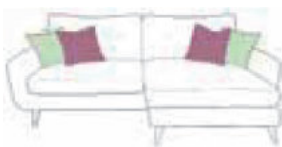

hello@sopha.uk  
Tel: 01278 55 77 55

Headrest From £100 Arm Caps From £100 A Pair

Leg Options

Natural Limed Oak Weathered Oak American Walnut Dark

**Extra Large Sofa**  
From £995  
W224 D92 H86cm

**Large Sofa**  
From £895  
W189 D92 H86cm

**Small Sofa**  
From £885  
W154 D92 H86cm

**Oval Cuddler**  
From £725  
W135 D94 H84cm

**Cuddler**  
From £775  
W124 D92 H86cm

**Lounger Sofa**  
From £1375  
W224cm D153cm H86cm

**Corner Group LHF**  
From £1695  
W242 D183 H86cm