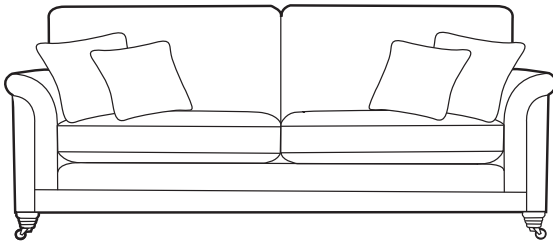

Extra Large Sofa From £1075
H950 W2200 D1050mm