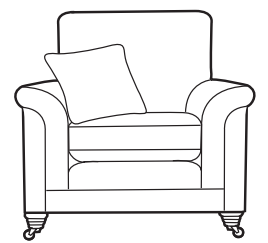

Accent Chair From £545
H940 W870 D920mm