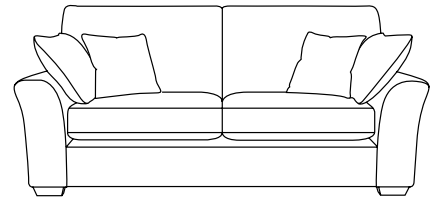

hello@sopha.uk  
Tel: 01278 55 77 55

**Extra Large Sofa From £855**  
W224 H93 D101cm

**Large Sofa From £825**  
W204 H93 D101/237cm

**Medium Sofa From £735**  
W180 H93 D101 /237cm

**Small Sofa From £725**  
W161 H93 D101cm