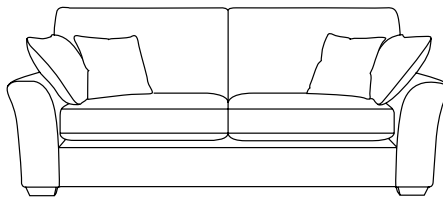

hello@sopha.uk  
Tel: 01278 55 77 55

**Extra Large Sofa From £855**  
W224 H93 D101cm

**Large Sofa From £825**  
W204 H93 D101/237cm

**Medium Sofa From £735**  
W180 H93 D101 /237cm

**Small Sofa From £725**  
W161 H93 D101cm