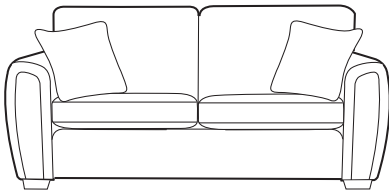

Extra Large Sofa From £875
H990 W2240 D980mm