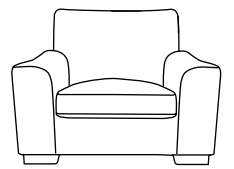

2 seater 1 arm LHF | 2 seater armless corner LHF | 2 seater 1 arm RHF | Stool

sopha
HANDMADE BEDS SOFAS & HOMESTUFF

sopha.co.uk
[@sopha.uk](https://www.facebook.com/sopha.uk)
[SophaUK](https://www.instagram.com/SophaUK)

2-4 Church Street
Highbridge
Somerset
TA9 3AE

hello@sopha.uk
Tel: 01278 55 77 55

Large Sofa From £935
W208 H92 D80cm

Small Sofa From £825
W173 H92 D80cm

Cuddler From £695
W141 H92 D80cm

Chair From £585
W111 H92 D80cm

LHF/RHF 2 Seater 1 Arm
Left hand facing shown.
From £685
W180 H92 D80cm

LHF/RHF 2 Seater Armless Corner
LHF shown. Corner dictates hand direction.
From £635
W158 H92 D80cm

LHF/RHF 1 Seater 1 Arm
Left hand facing shown
From £405
W105.5 H92 D80cm