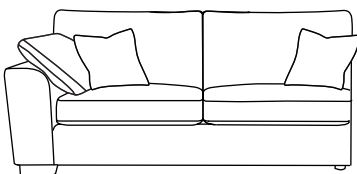

2 seater 1 arm LHF | 2 seater armless corner LHF | 2 seater 1 arm RHF | Stool

sopha
HANDMADE BEDS SOFAS & HOMESTUFF

sopha.co.uk
[@sopha.uk](https://www.facebook.com/sopha.uk)
[SophaUK](https://www.instagram.com/SophaUK)

2-4 Church Street
Highbridge
Somerset
TA9 3AE

hello@sopha.uk
Tel: 01278 55 77 55

Large Sofa From £935
W208 H92 D80cm

Small Sofa From £825
W173 H92 D80cm

Cuddler From £695
W141 H92 D80cm

Chair From £585
W111 H92 D80cm

LHF/RHF 2 Seater 1 Arm
Left hand facing shown.
From £685
W180 H92 D80cm

LHF/RHF 2 Seater Armless Corner
LHF shown. Corner dictates hand direction.
From £635
W158 H92 D80cm

LHF/RHF 1 Seater 1 Arm
Left hand facing shown
From £405
W105.5 H92 D80cm