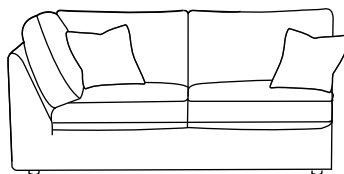

2 seater 1 arm LHF | 2 seater armless corner LHF | 2 seater 1 arm RHF | Stool

sopha
HANDMADE BEDS SOFAS & HOMESTUFF

sopha.co.uk
[@sopha.uk](https://www.facebook.com/sopha.uk)
[SophaUK](https://www.instagram.com/SophaUK)

2-4 Church Street
Highbridge
Somerset
TA9 3AE

hello@sopha.uk
Tel: 01278 55 77 55

Large Sofa From £935
W208 H92 D80cm

Small Sofa From £825
W173 H92 D80cm

Cuddler From £695
W141 H92 D80cm

Chair From £585
W111 H92 D80cm

LHF/RHF 2 Seater 1 Arm
Left hand facing shown.
From £685
W180 H92 D80cm

LHF/RHF 2 Seater Armless Corner
LHF shown. Corner dictates hand direction.
From £635
W158 H92 D80cm

LHF/RHF 1 Seater 1 Arm
Left hand facing shown
From £405
W105.5 H92 D80cm