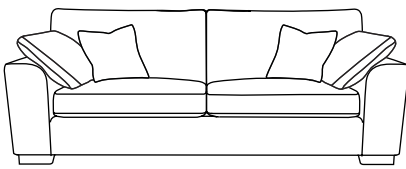

Large Sofa From £935
W208 H92 D80cm