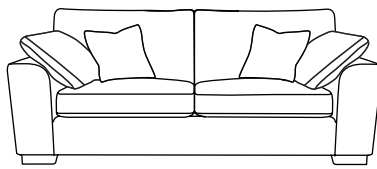

Small Sofa From £825
W173 H92 D80cm