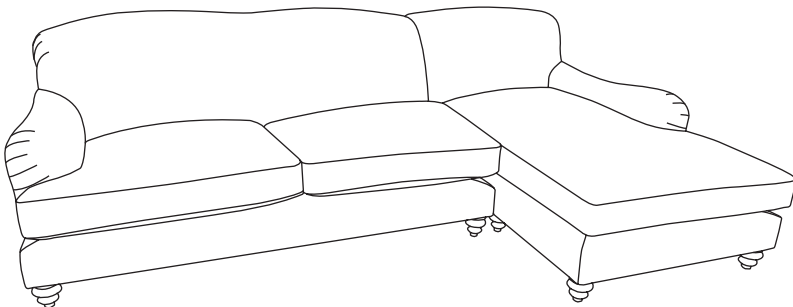

hello@sopha.uk  
Tel: 01278 55 77 55

**Chair** W85 D96 H85cm

**Accent Chair** W71 D75 H72cm

**Large Stool** W134 D80 H33cm

**Luxury Buttoned Pouffe** W77 D77 H32cm

	Brushed Cotton	Linen Mix	Velvet
Large Sofa	£1395	£1565	£1895
Medium Sofa	£1385	£1475	£1785
Cuddler	£1165	£1235	£1465
LHF/RHF Chaise Unit	£1285	£1325	£1585
LHF/RHF One Arm Unit	£1385	£1395	£1745
Accent Chair	£685	£695	£775
Chair	£995	£1045	£1195
Large Stool	£475	£495	£575
Luxury Buttoned Pouffe	£645	£655	£775

**LHF/RHF Chaise Sofa Right Hand Facing Shown**

LHF/RHF One Arm Unit W185 D115 H90cm  
LHF/RHF Chaise Unit W96 D172 H90cm

**Sofas**

Large W205 D109 H88cm  
Medium W175 D109 H88cm  
Cuddler W127 D109 H88cm