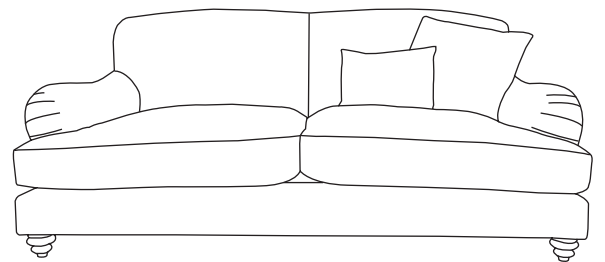

Sofas

Large W205 D109 H88cm
Medium W175 D109 H88cm
Cuddler W127 D109 H88cm