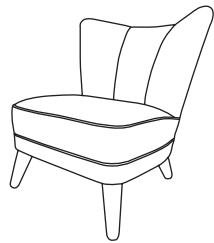

hello@sopha.uk  
Tel: 01278 55 77 55

**Chair** W85 D96 H85cm

**Accent Chair** W71 D75 H72cm

**Large Stool** W134 D80 H33cm

**Luxury Buttoned Pouffe** W77 D77 H32cm

	Brushed Cotton	Linen Mix	Velvet
Large Sofa	£1395	£1565	£1895
Medium Sofa	£1385	£1475	£1785
Cuddler	£1165	£1235	£1465
LHF/RHF Chaise Unit	£1285	£1325	£1585
LHF/RHF One Arm Unit	£1385	£1395	£1745
Accent Chair	£685	£695	£775
Chair	£995	£1045	£1195
Large Stool	£475	£495	£575
Luxury Buttoned Pouffe	£645	£655	£775

**LHF/RHF Chaise Sofa Right Hand Facing Shown**

LHF/RHF One Arm Unit W185 D115 H90cm  
LHF/RHF Chaise Unit W96 D172 H90cm

**Sofas**

Large W205 D109 H88cm  
Medium W175 D109 H88cm  
Cuddler W127 D109 H88cm