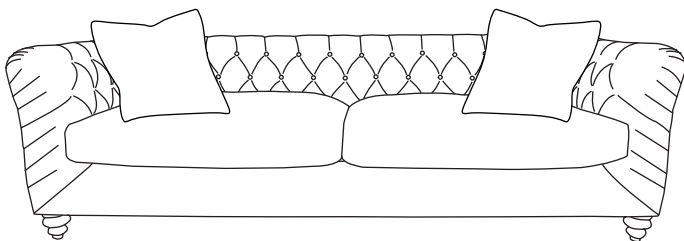

hello@sopha.uk  
Tel: 01278 55 77 55

**Sofas**

- Large W236 D99 H73cm
- Medium W206 D99 H73cm
- Small W176 D99 H73cm
- Cuddler W146 D99 H73cm

	Brushed Cotton	Linen Mix	Velvet
Large Sofa	£1455	£1565	£1795
Medium Sofa	£1285	£1375	£1675
Small Sofa	£1175	£1265	£1525
Cuddler	£1045	£1125	£1375
Wing Chair	£895	£965	£1125
Chair	£995	£1045	£1195
Large Stool	£475	£495	£575
Luxury Buttoned Pouffe	£645	£655	£775

**Chair**  
W85 D96 H85cm

**Wing Chair**  
W81 D90 H95cm

**Large Stool**  
W134 D80 H33cm

**Luxury Buttoned Pouffe**  
W77 D77 H32cm