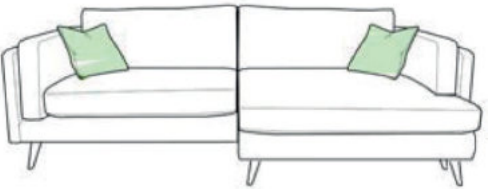

Headrest From £100

Leg Options

Natural Limed Oak Weathered Oak American Walnut Dark

Extra Large Sofa From £1055
W225 D91 H85cm

Large Sofa From £995
W195 D91 H85cm

Small Sofa From £965
W165 D91 H85cm

Lounger Sofa From £1355
W225 D152 H85cm

Cuddler From £745
W135 D91 H85cm

Standard Chair From £675
W105 D91 H85cm

Large Bench Stool From £345
W150 D45 H40cm

Small Bench Stool From £285
W70 D45 H40cm

Accent Large Bench Stool From £375
W150 D45 H40cm